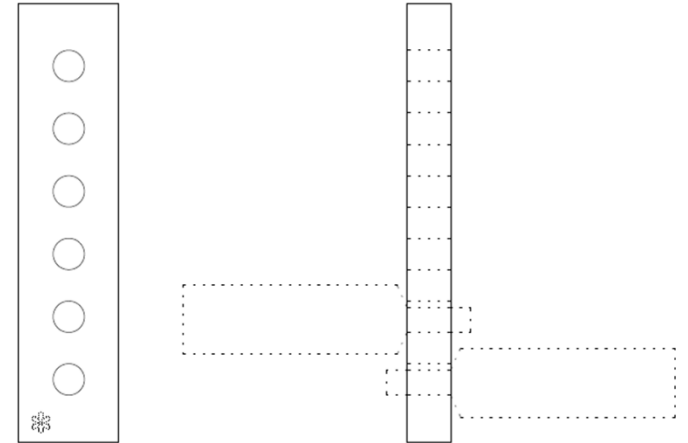

Enny Rack 6.0

A CLASSIC WINE RACK TO SHOWCASE YOUR TASTE

DESIGN

Eric Lauterbach 2011

MATERIALS

*Reclaimed solid hardwood in Walnut ,Cherry, Maple
Mounting hardware included*

DIMENSIONS

L 17.5" (44.5cm) D 4" (10.2cm) W 1.75" (4.4cm)