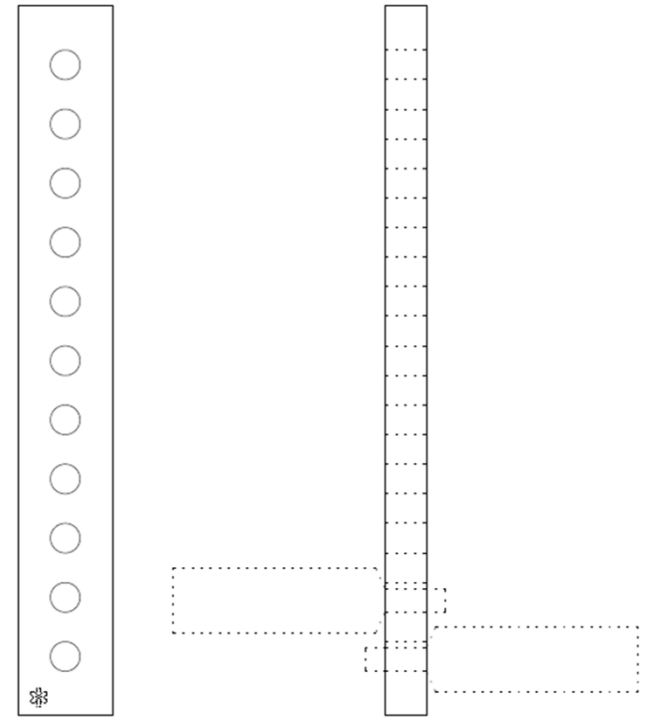

Enny Rack 11.0[®]

A MINIMALIST DESIGN SOLUTION FOR WINE STORAGE

DESIGN

Eric Lauterbach 2011

MATERIALS

*Reclaimed solid hardwood in Walnut ,Cherry, Maple
Mounting hardware included*

DIMENSIONS

L 30" (76.2cm) D 4" (10.2cm) W 1.75" (4.4cm)

COST

\$105

5255 Grand Avenue Downers Grove IL 60515 USA + www.lauterwerks.com + lauterwerks@gmail.com + tel +1.630.781.9660